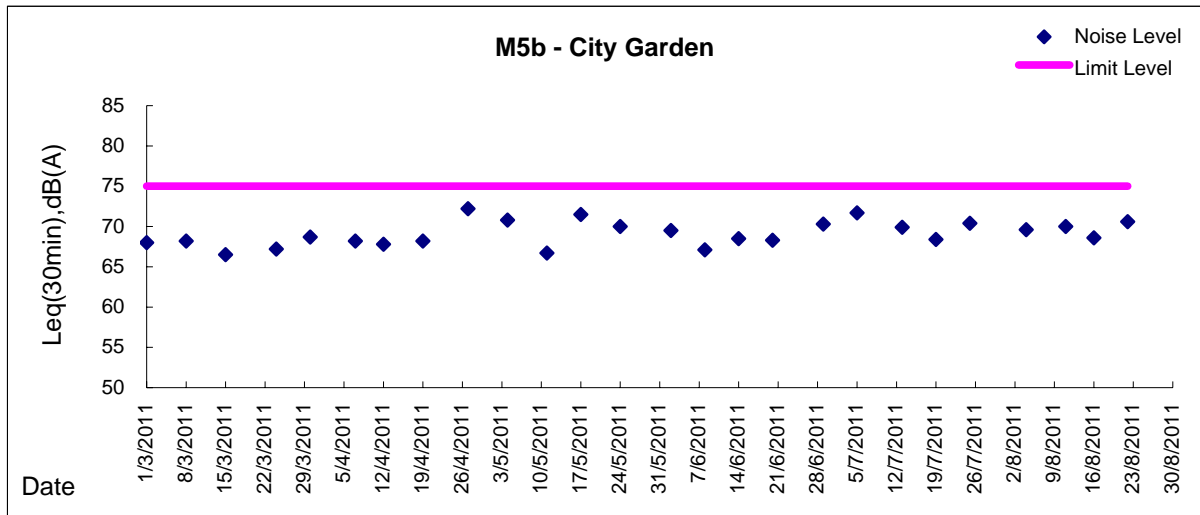

Graphic Presentation of Noise Monitoring Result
Day Time (0700 - 1900hrs on normal weekdays)

Graphic Presentation of Noise Monitoring Result

Day Time (0700 - 1900hrs on normal weekdays)

Graphic Presentation of Noise Monitoring Result

Restricted Time (1900 - 2300 hrs on normal weekdays and 0700-2300 on holiday)

Graphic Presentation of Noise Monitoring Result

Restricted Time (1900 - 2300 hrs on normal weekdays and 0700-2300 on holiday)