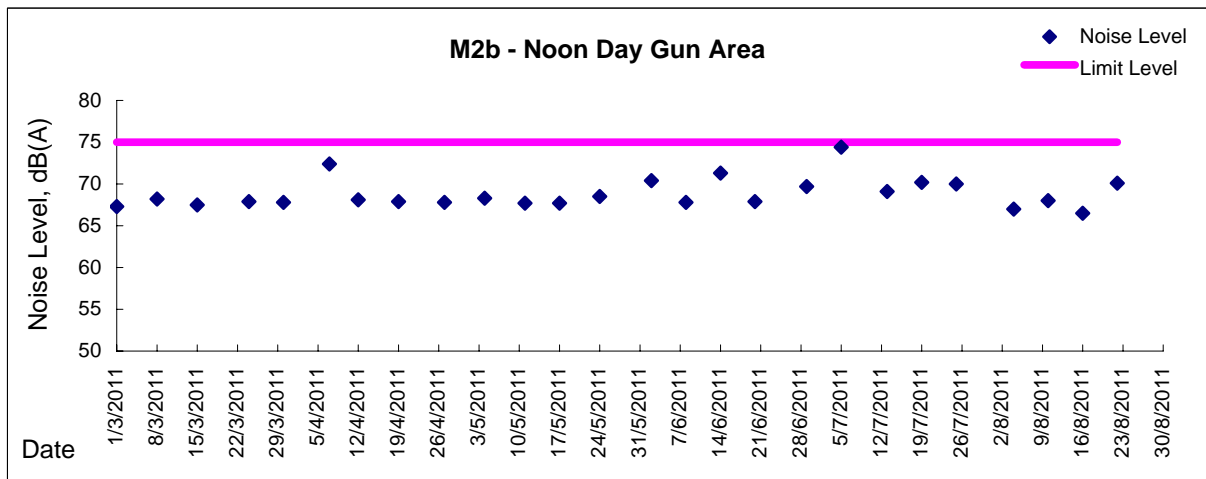

Graphic Presentation of Noise Monitoring Result
Day Time (0700 - 1900hrs on normal weekdays)

Graphic Presentation of Noise Monitoring Result

Day Time (0700 - 1900hrs on normal weekdays)

Graphic Presentation of Noise Monitoring Result

Restricted Time (1900 - 2300 hrs on normal weekdays and 0700-2300 on holiday)

Graphic Presentation of Noise Monitoring Result

Restricted Time (1900 - 2300 hrs on normal weekdays and 0700-2300 on holiday)