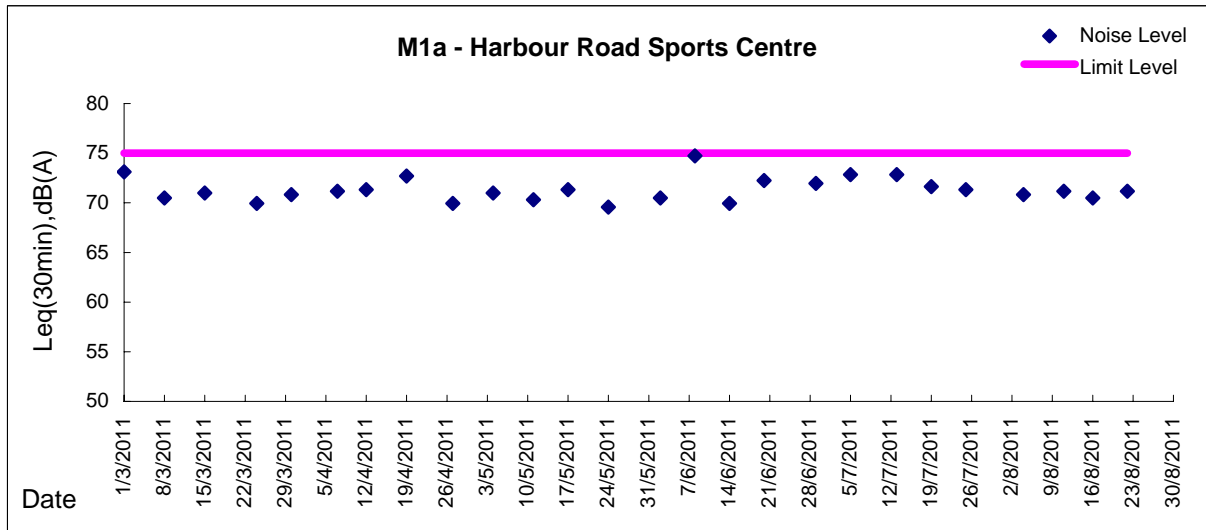

Graphic Presentation of Noise Monitoring Result
Day Time (0700 - 1900hrs on normal weekdays)

Graphic Presentation of Noise Monitoring Result

Day Time (0700 - 1900hrs on normal weekdays)

Graphic Presentation of Noise Monitoring Result

Restricted Time (1900 - 2300 hrs on normal weekdays and 0700-2300 on holiday)

Graphic Presentation of Noise Monitoring Result

Restricted Time (1900 - 2300 hrs on normal weekdays and 0700-2300 on holiday)