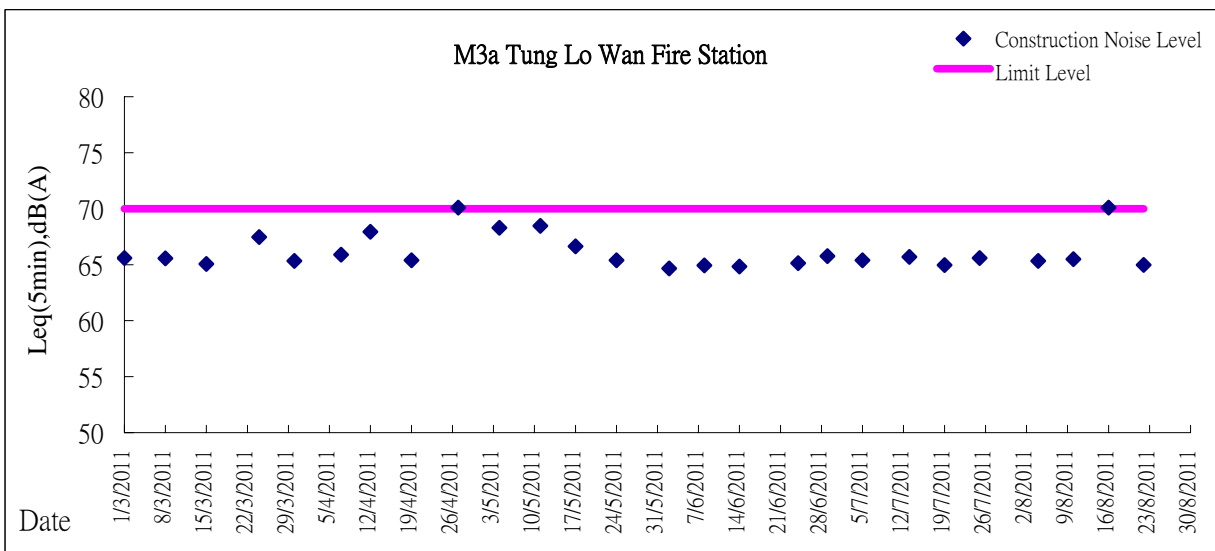

Graphic Presentation of Noise Monitoring Result
Day Time (0700 - 1900hrs on normal weekdays)

Graphic Presentation of Noise Monitoring Result

Day Time (0700 - 1900hrs on normal weekdays)

Graphic Presentation of Noise Monitoring Result

Restricted Time (1900 - 2300 hrs on normal weekdays and 0700-2300 on holiday)

Graphic Presentation of Noise Monitoring Result

Restricted Time (1900 - 2300 hrs on normal weekdays and 0700-2300 on holiday)