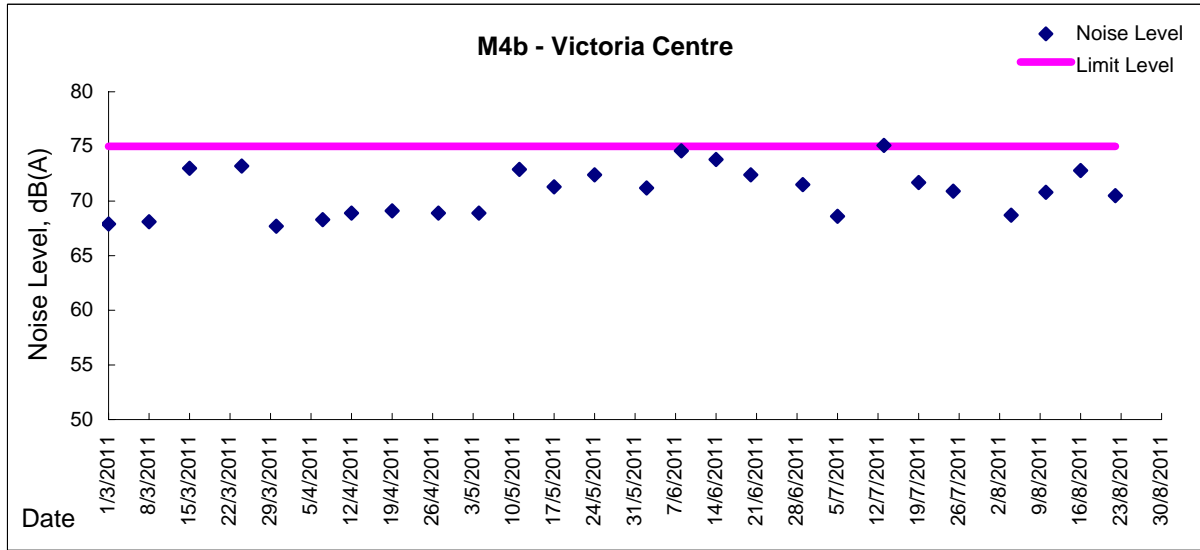

Graphic Presentation of Noise Monitoring Result
Day Time (0700 - 1900hrs on normal weekdays)

Graphic Presentation of Noise Monitoring Result

Day Time (0700 - 1900hrs on normal weekdays)

Graphic Presentation of Noise Monitoring Result

Restricted Time (1900 - 2300 hrs on normal weekdays and 0700-2300 on holiday)

Graphic Presentation of Noise Monitoring Result

Restricted Time (1900 - 2300 hrs on normal weekdays and 0700-2300 on holiday)