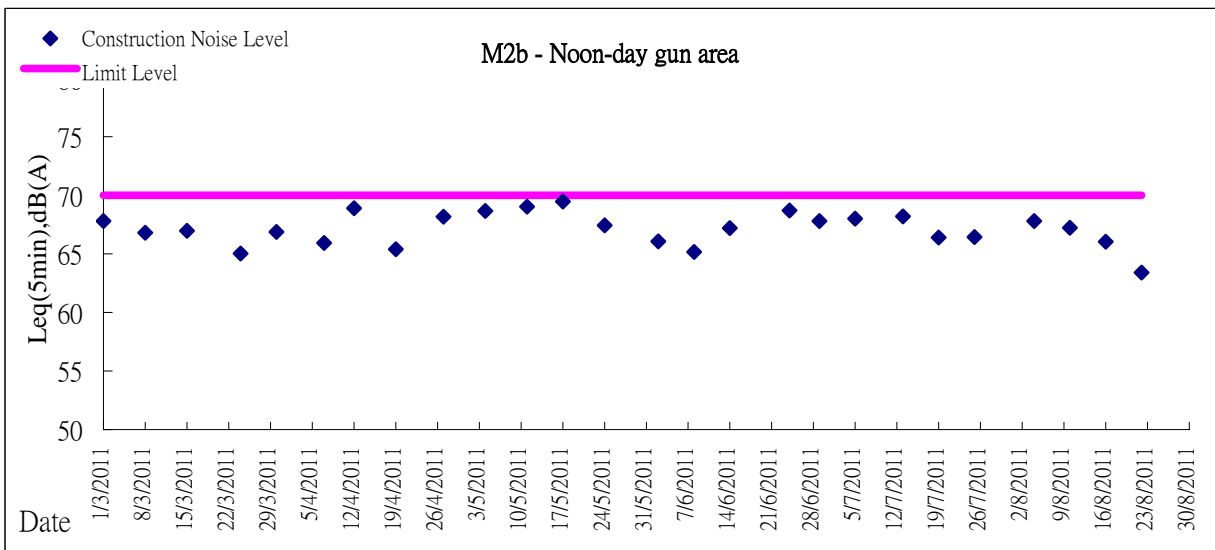

Graphic Presentation of Noise Monitoring Result
Day Time (0700 - 1900hrs on normal weekdays)

Graphic Presentation of Noise Monitoring Result

Day Time (0700 - 1900hrs on normal weekdays)

Graphic Presentation of Noise Monitoring Result

Restricted Time (1900 - 2300 hrs on normal weekdays and 0700-2300 on holiday)

Graphic Presentation of Noise Monitoring Result

Restricted Time (1900 - 2300 hrs on normal weekdays and 0700-2300 on holiday)