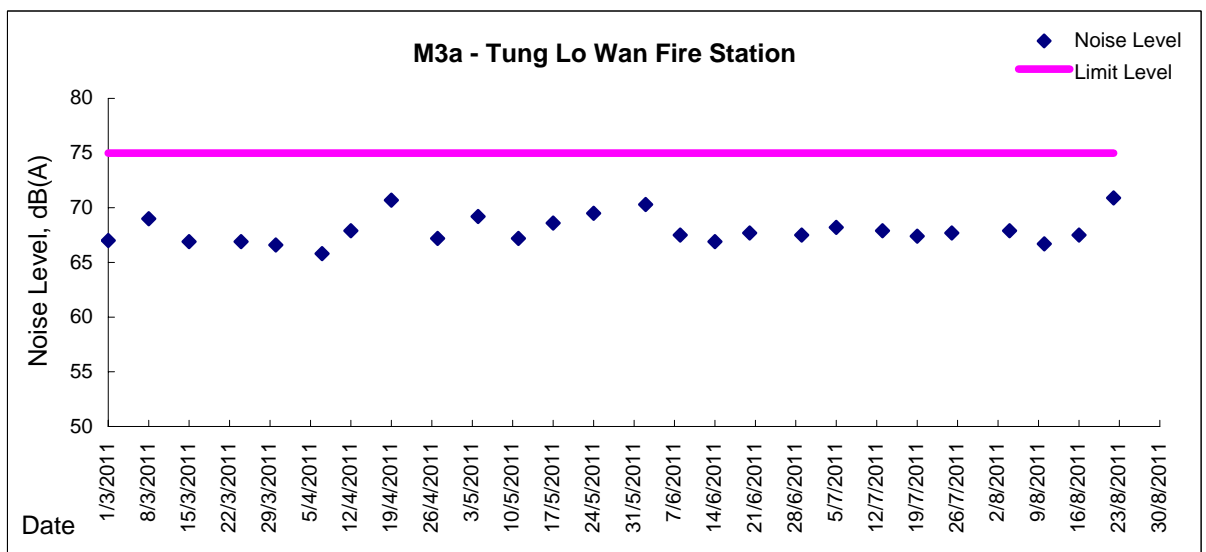

Graphic Presentation of Noise Monitoring Result
Day Time (0700 - 1900hrs on normal weekdays)

Graphic Presentation of Noise Monitoring Result

Day Time (0700 - 1900hrs on normal weekdays)

Graphic Presentation of Noise Monitoring Result

Restricted Time (1900 - 2300 hrs on normal weekdays and 0700-2300 on holiday)

Graphic Presentation of Noise Monitoring Result

Restricted Time (1900 - 2300 hrs on normal weekdays and 0700-2300 on holiday)