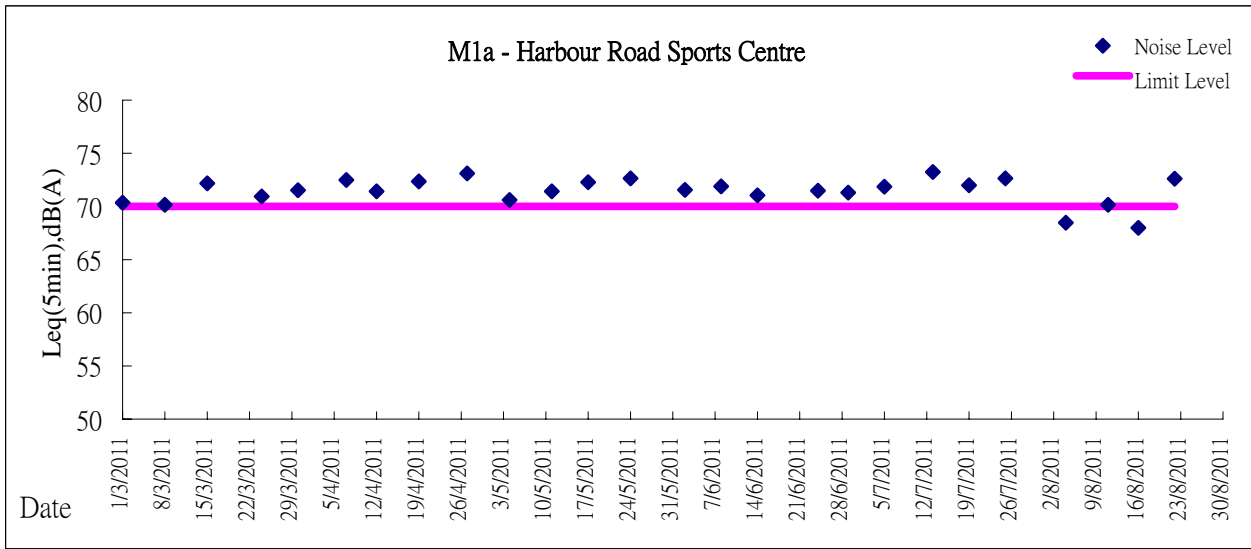

Graphic Presentation of Noise Monitoring Result
Day Time (0700 - 1900hrs on normal weekdays)

Graphic Presentation of Noise Monitoring Result

Day Time (0700 - 1900hrs on normal weekdays)

Graphic Presentation of Noise Monitoring Result

Restricted Time (1900 - 2300 hrs on normal weekdays and 0700-2300 on holiday)

Graphic Presentation of Noise Monitoring Result

Restricted Time (1900 - 2300 hrs on normal weekdays and 0700-2300 on holiday)